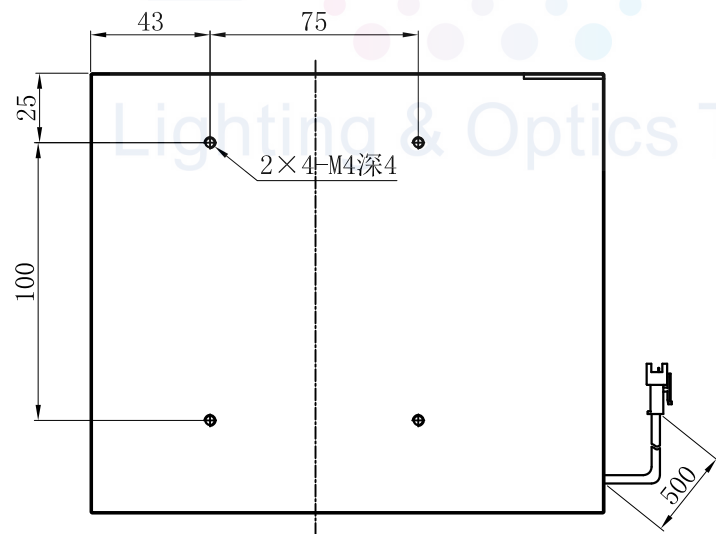

# LTS-COX150

产品型号	LTS-COX150
LED发光色	R(红)/G(绿)/B(蓝)/W(白)
输入电压	DC 24V(max)
消耗功率	/
电缆极性	1:+、2:NC、3:-

Copyright 2011~2014 LOTS. All rights reserved. Reproduction or photocopy without permission is prohibited.