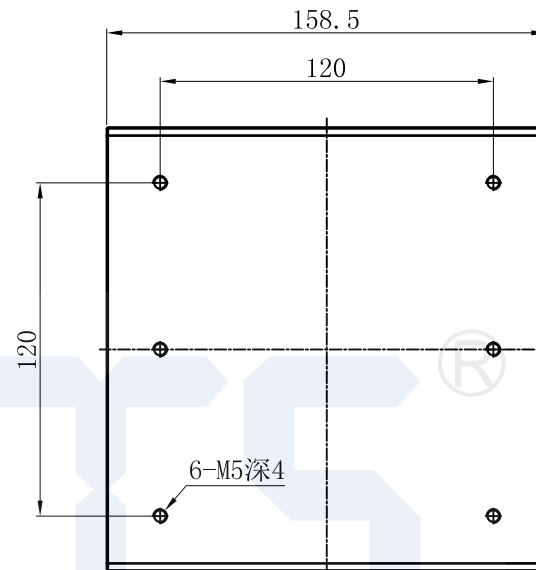

# LTS-COX150

产品型号	LTS-COX150
LED发光色	R(红)/G(绿)/B(蓝)/W(白)
输入电压	DC 24V(max)
消耗功率	/
电缆极性	1:+、2:NC、3:-

Copyright 2011~2014 LOTS. All rights reserved. Reproduction or photocopy without permission is prohibited.