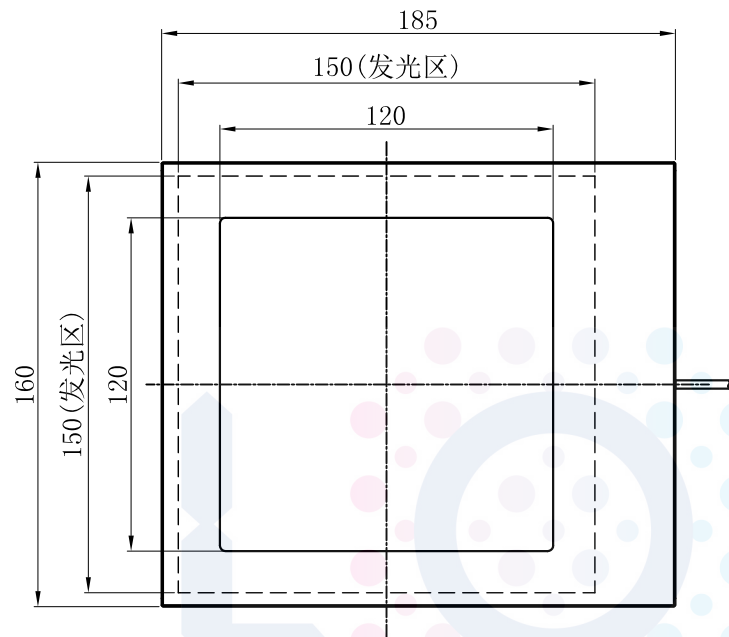

# LTS-COX150

产品型号	LTS-COX150
LED发光色	R(红)/G(绿)/B(蓝)/W(白)
输入电压	DC 24V(max)
消耗功率	/
电缆极性	1:+、2:NC、3:-

Copyright 2011~2014 LOTS. All rights reserved. Reproduction or photocopy without permission is prohibited.