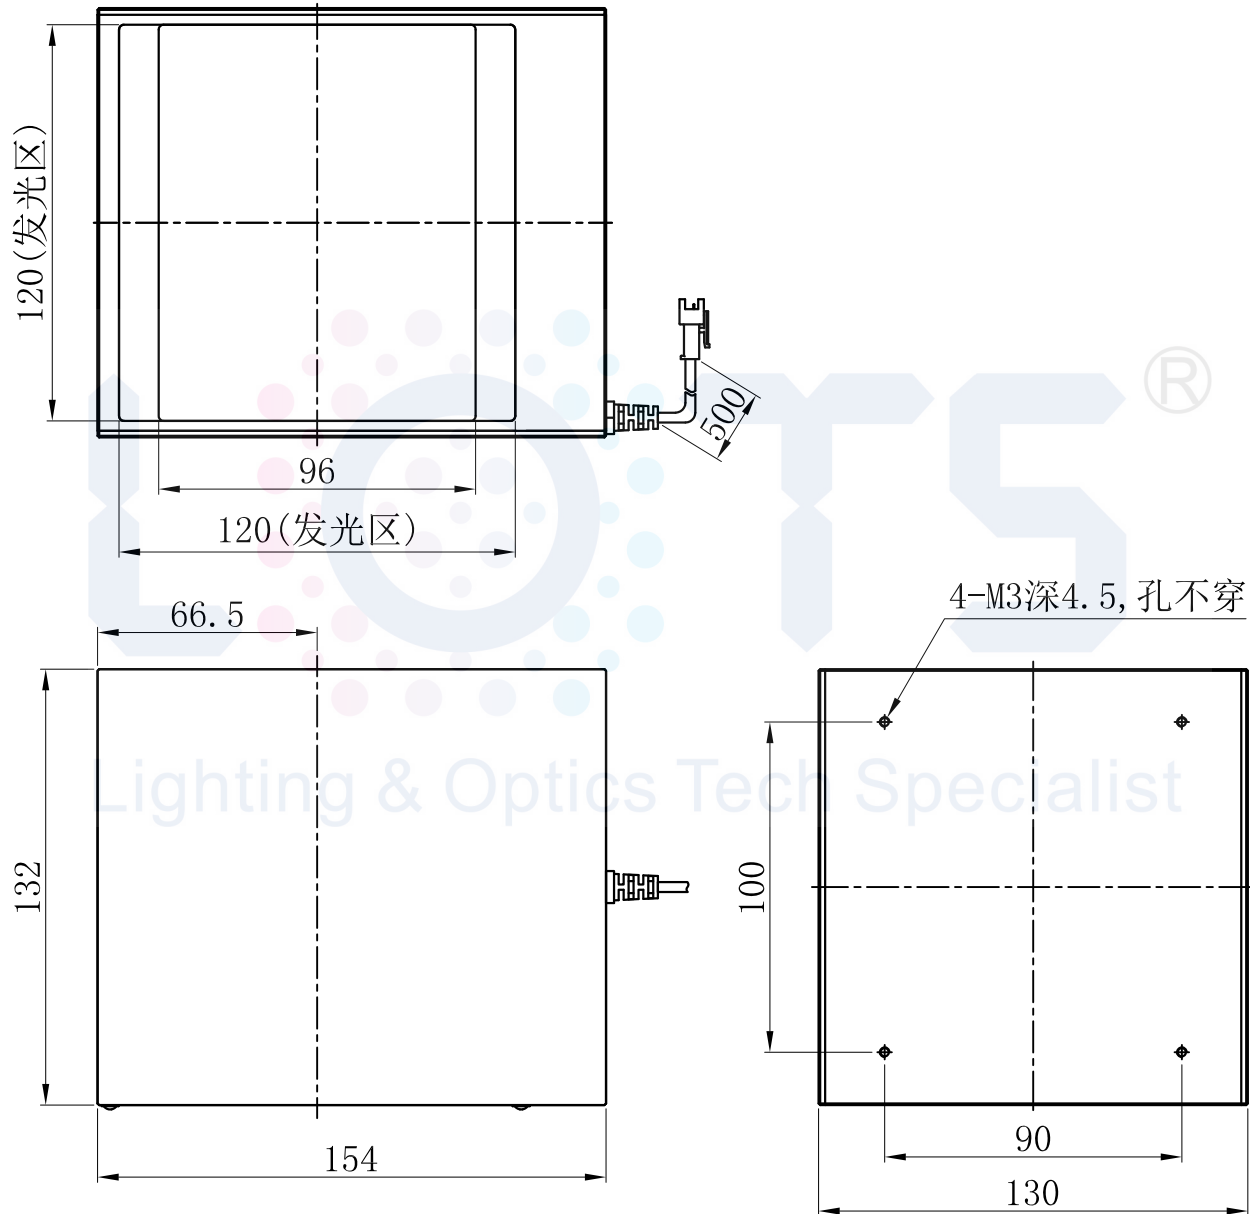

# LTS-3COX120

产品型号	LTS-3COX120
LED发光色	R(红)/W(白)
输入电压	DC 24V(max)
消耗功率	/
电缆极性	1:+、2:NC、3:-

Copyright 2011~2018 LOTS. All rights reserved. Reproduction or photocopy without permission is prohibited.